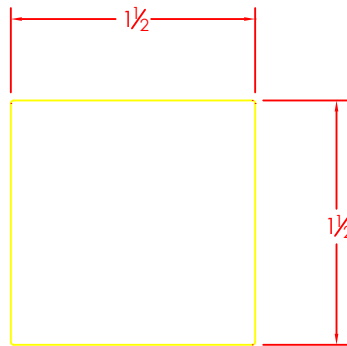

Please choose from available styles & lengths

Traditional Frontier

- 12ft. Length
- 18ft. Length 8ft. Length
- 20ft. Length 10ft. Length

AZEK BUILDING PRODUCTS, INC.
WWW.AZEK.COM
(877) ASK-AZEK

1/2" SQUARE

AZM-XX

1-1/2" X 1-1/2" X 12'