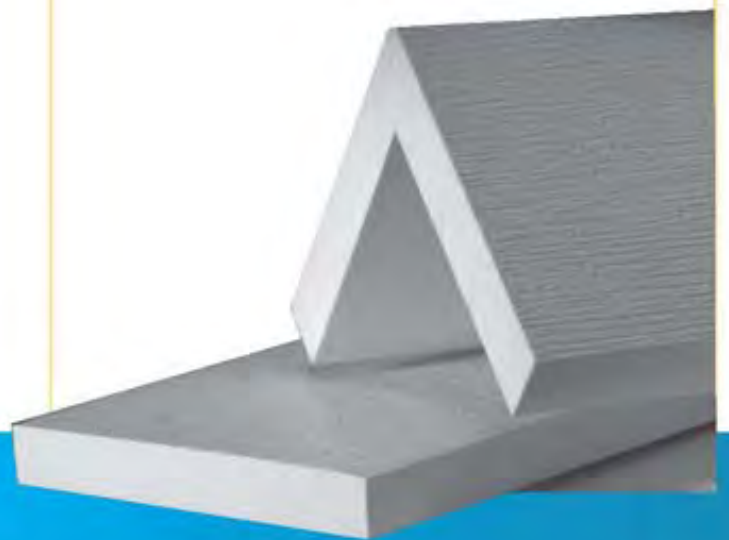

➤ Maintains a "like new" appearance in all types of weather

With the **AZEK EDGE**

➤ **Stays cleaner
in the yard**

➤ **Precise, sealed
edges on all 4 sides (S4S)**

➤ **Tightest board
tolerance in the industry**

➤ **Easier to clean**

AZEK®

Get the competitive EDGE.

Look clean
& stays cleaner,
with **AZEK EDGE.**

➤ **S4S: Precise, sealed
edges on all 4 sides**

➤ **Easier to clean**

➤ **Stays cleaner
in the yard**

➤ **Impervious to
moisture and insects**

WWW.AZEK.COM

Traditional

- ▶ Natural, semi-matte white on both sides
- ▶ Look, feel, and sound of clear lumber
- ▶ Available in board, cornerboard, and sheets

Frontier

- ▶ Rustic texture
- ▶ Reversible - Traditional one side, Frontier the other
- ▶ Available in board and cornerboard dimensions